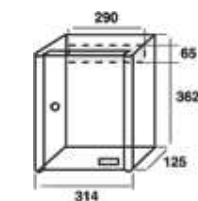

Strong body, with reinforced thicker side.

PERSONALIZACIÓN / CUSTOMIZATION

REF. JOMACOLOR:

RC N1 24701 / 51,00 €

RC N2 24702 / 63,50 €

MÍNIMO/MINIMUM: 10 uds.

RC N1 DIMENSIONES / DIMENSIONS

RC N2 DIMENSIONES / DIMENSIONS