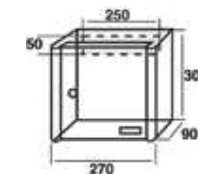

Strong body, with reinforced thicker side.

PERSONALIZACIÓN / CUSTOMIZATION

REF. JOMACOLOR:

RC N1 24701 / 51,00 €

RC N2 24702 / 63,50 €

MÍNIMO/MINIMUM: 10 uds.

RC N1 DIMENSIONES / DIMENSIONS

RC N2 DIMENSIONES / DIMENSIONS