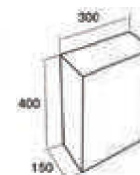

PAPELERAS INTERIORES
INDOOR WASTE BINS

MADE IN SPAIN

REF. 05000 ● | 52,50 €
Negro / Black

REF. 05053 ● | 52,50 €
Rojo / Red

REF. 05003 ● | 58,50 €
Pintura INOX / INOX Paint

REF. 24725 ● | 58,50 €
JomaColor